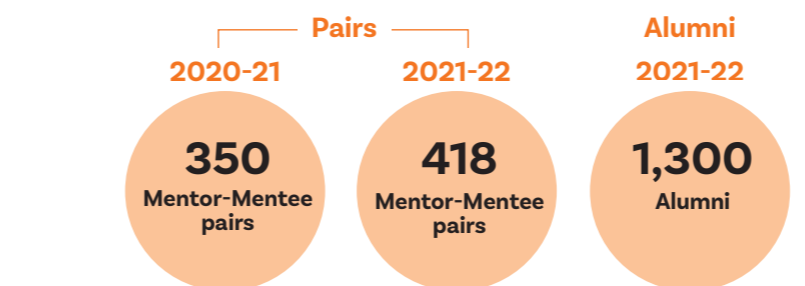

IMNIS Catalyst

Our inaugural Ambassador program for IMNIS Engage alumni. As part of the REDI initiative with MTPConnect, this program upskills alumni in science communication, media and communications.

LAUNCHING IN 2022

IMNIS Ignite

Industry internships for IMNIS Engage alumni

IMNIS Masterclass

For IMNIS Mentors & ATSE Fellows

IMNIS is a comprehensive suite of national and international industry engagement programs and an award-winning initiative of the Australian Academy of Technology and Engineering

1 IMNIS SHIFTS THE CULTURE
IMNIS creates enduring professional connections throughout the STEM ecosystem.

"Being a part of the IMNIS mentoring program pushed me beyond my academic comfort zone. It exposed me to careers I never knew existed and reaffirmed my confidence in my ability to create impact through research."

2 A NATIONAL & INTERNATIONAL NETWORK ACADEMIA – INDUSTRY – GOVERNMENT

3 A COMMITMENT TO GENDER DIVERSITY

IMNIS IS DRIVING WORKFORCE GROWTH IN AUSTRALIA

MTPConnect's REDI* initiative provides industry experiences and skills development for IMNIS mentees to accelerate their career trajectory in high job growth fields and develop an industry-ready workforce that keeps pace with the demands of a rapidly changing sector.