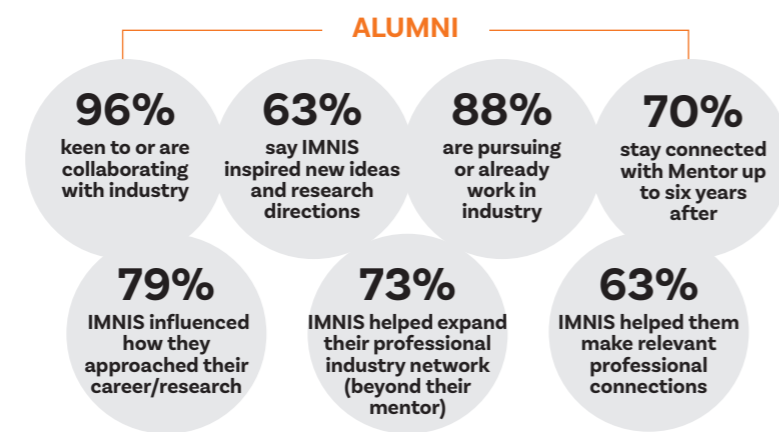

Today's influencers mentoring tomorrow's leaders in STEM.

IMNIS Engage

Industry mentoring, professional development and interdisciplinary, cross-sector networking. Includes: REDI Connect, IMNIS International, IMNIS Clinical and IMNIS Regional pilot (VIC-NSW).

IMNIS Catalyst

Our inaugural Ambassador program for IMNIS Engage alumni. As part of the REDI initiative with MTPConnect, this program upskills alumni in science communication, media and communications.

LAUNCHING IN 2022

IMNIS Ignite

Industry internships for IMNIS Engage alumni

IMNIS Masterclass

For IMNIS Mentors & ATSE Fellows

IMNIS is a comprehensive suite of national and international industry engagement programs and an award-winning initiative of the Australian Academy of Technology and Engineering

1 IMNIS SHIFTS THE CULTURE
IMNIS creates enduring professional connections throughout the STEM ecosystem.

"Being a part of the IMNIS mentoring program pushed me beyond my academic comfort zone. It exposed me to careers I never knew existed and reaffirmed my confidence in my ability to create impact through research."