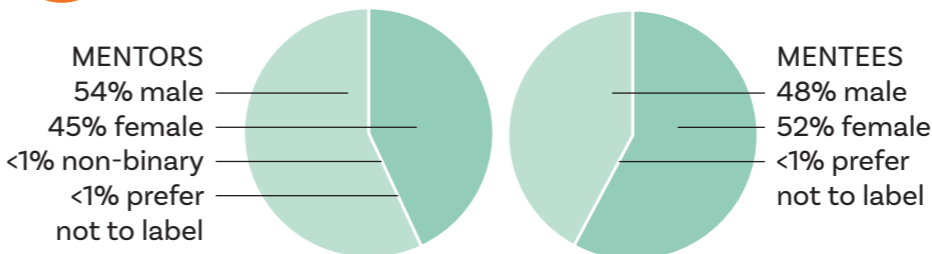

1 IMNIS SHIFTS THE CULTURE
IMNIS creates enduring professional connections throughout the STEM ecosystem.

"Being a part of the IMNIS mentoring program pushed me beyond my academic comfort zone. It exposed me to careers I never knew existed and reaffirmed my confidence in my ability to create impact through research."

2 A NATIONAL & INTERNATIONAL NETWORK ACADEMIA – INDUSTRY – GOVERNMENT

3 A COMMITMENT TO GENDER DIVERSITY

IMNIS IS DRIVING WORKFORCE GROWTH IN AUSTRALIA

MTPConnect's REDI* initiative provides industry experiences and skills development for IMNIS mentees to accelerate their career trajectory in high job growth fields and develop an industry-ready workforce that keeps pace with the demands of a rapidly changing sector.