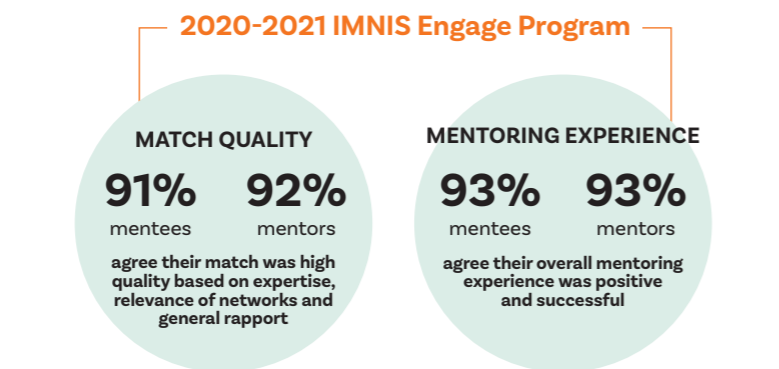

LAUNCHING IN 2022

IMNIS Ignite

Industry internships for IMNIS Engage alumni

IMNIS Masterclass

For IMNIS Mentors & ATSE Fellows

IMNIS is a comprehensive suite of national and international industry engagement programs and an award-winning initiative of the Australian Academy of Technology and Engineering

1 IMNIS SHIFTS THE CULTURE
IMNIS creates enduring professional connections throughout the STEM ecosystem.

"Being a part of the IMNIS mentoring program pushed me beyond my academic comfort zone. It exposed me to careers I never knew existed and reaffirmed my confidence in my ability to create impact through research."

2 A NATIONAL & INTERNATIONAL NETWORK ACADEMIA – INDUSTRY – GOVERNMENT

3 A COMMITMENT TO GENDER DIVERSITY

IMNIS IS DRIVING WORKFORCE GROWTH IN AUSTRALIA

MTPConnect's REDI* initiative provides industry experiences and skills development for IMNIS mentees to accelerate their career trajectory in high job growth fields and develop an industry-ready workforce that keeps pace with the demands of a rapidly changing sector.